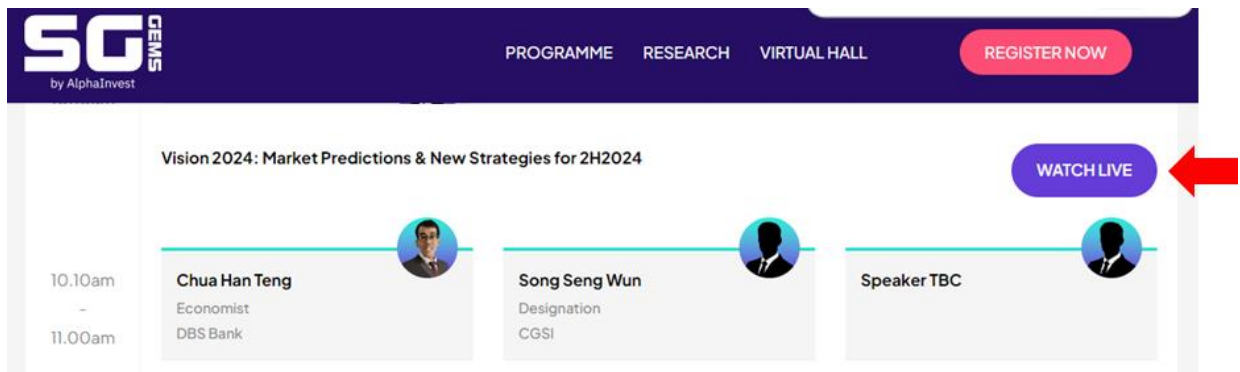

How To Watch Live video On The Event Date

1) Enter URL: <https://sg-gems.sg> on your browser.

2) Click on **Programme** tab on the top bar.

3) Click on **Watch Live** button.

** Please note that the button will only appear 10 minutes prior to each session.*

4) Enter your email address once the pop up appears

**Picture for illustration purposes only.*

5) Click on button "Sign in with your Email".

6) Once you are login, you will be able to attend the session live.