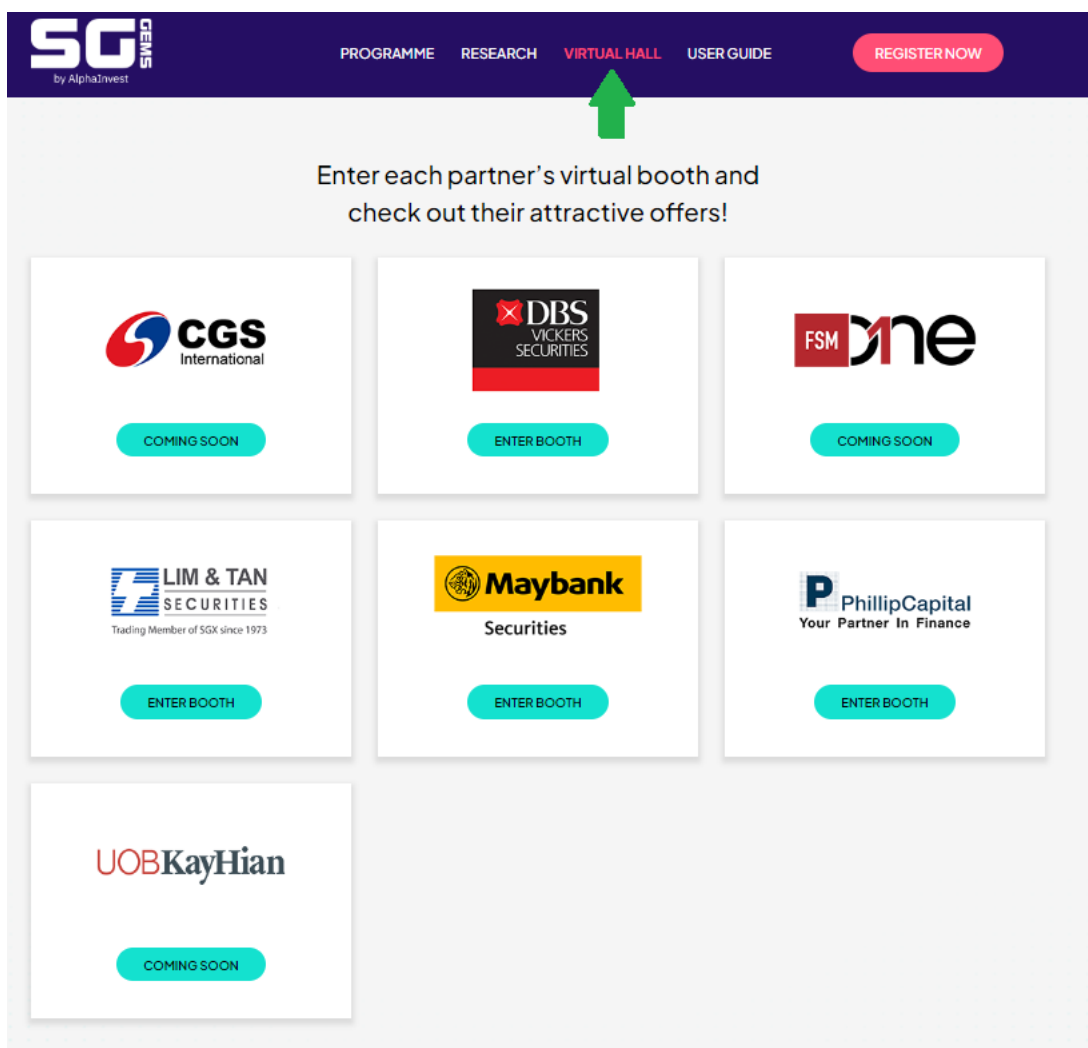

** You will only login once for all the sessions throughout the day.*

How To View Research Report

1) Click on **Research** tab on the top bar.

Access the consolidated brokers' report by clicking on the **Research Report** button.

Download the company reports by clicking on the **Download Report** button.

How To Visit Partner Booth

- 1) Click on **Virtual Hall** tab on the top bar.
Access the partner's booth by clicking on the **Enter Booth** button below each partner's logo.